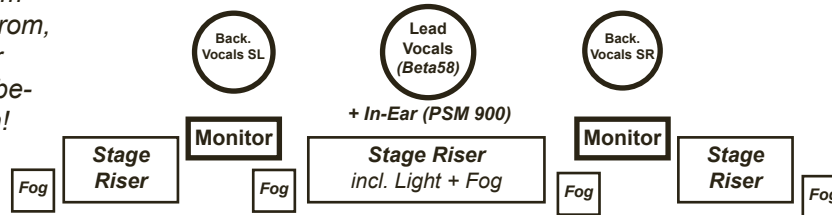

# TURBOKILL

- TECH-RIDER -

02/2020

Die Band stellt:  
 • 4 Vertikal-Nebler  
 • 3 Stage Riser

Ein separater Strom-anschluss (Lichtstrom, 16 A) muss hierfür vom Veranstalter bereitgestellt werden!

CH.	Instrument	Stuff
1	Kick In	e901, Beta91
2	Kick Out	D6, Beta52
3	Snare Top	SM57, PR22
4	Snare Bottom	SM57, PR22
5	HiHat	SM7, e914
6	Tom 1	e904, D2
7	Tom 2	e904, D2
8	Tom 3	e904, D2
9	Floor Tom	e904, D6
10	Ride	e914
11	Overhead L	KM184
12	Overhead R	KM184
13	Sampler L	DI-Box
14	Sampler R	DI-Box
15	Bass-DI	DI-Out
16	Bass-DI	DI-Out
17	Guitar SL	DI-Out
18	Guitar SL	DI-Out
19	Guitar SR	DI-Out
20	Guitar SR	DI-Out
21	Main Vocals	self
22	Backing Vocals SL	Beta 58
23	Backing Vocals SR	Beta 58
24	Lead Vocals Spare	Beta 58