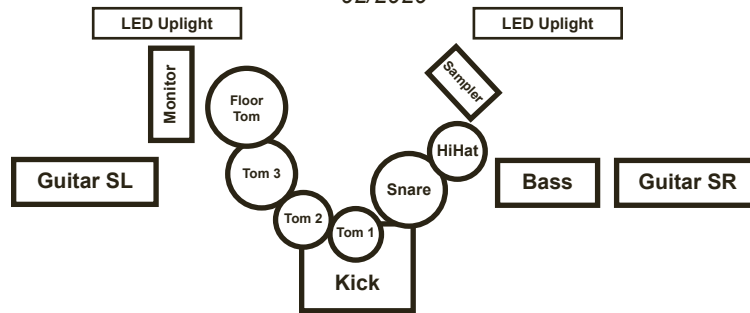

# TURBOKILL

- TECH-RIDER -

02/2020

Die Band stellt:  
 • 4 Vertikal-Nebler  
 • 3 Stage Riser

Ein separater Strom-anschluss (Lichtstrom, 16 A) muss hierfür vom Veranstalter bereitgestellt werden!

CH.	Instrument	Stuff
1	Kick In	e901, Beta91
2	Kick Out	D6, Beta52
3	Snare Top	SM57, PR22
4	Snare Bottom	SM57, PR22
5	HiHat	SM7, e914
6	Tom 1	e904, D2
7	Tom 2	e904, D2
8	Tom 3	e904, D2
9	Floor Tom	e904, D6
10	Ride	e914
11	Overhead L	KM184
12	Overhead R	KM184
13	Sampler L	DI-Box
14	Sampler R	DI-Box
15	Bass-DI	DI-Out
16	Bass-DI	DI-Out
17	Guitar SL	DI-Out
18	Guitar SL	DI-Out
19	Guitar SR	DI-Out
20	Guitar SR	DI-Out
21	Main Vocals	self
22	Backing Vocals SL	Beta 58
23	Backing Vocals SR	Beta 58
24	Lead Vocals Spare	Beta 58