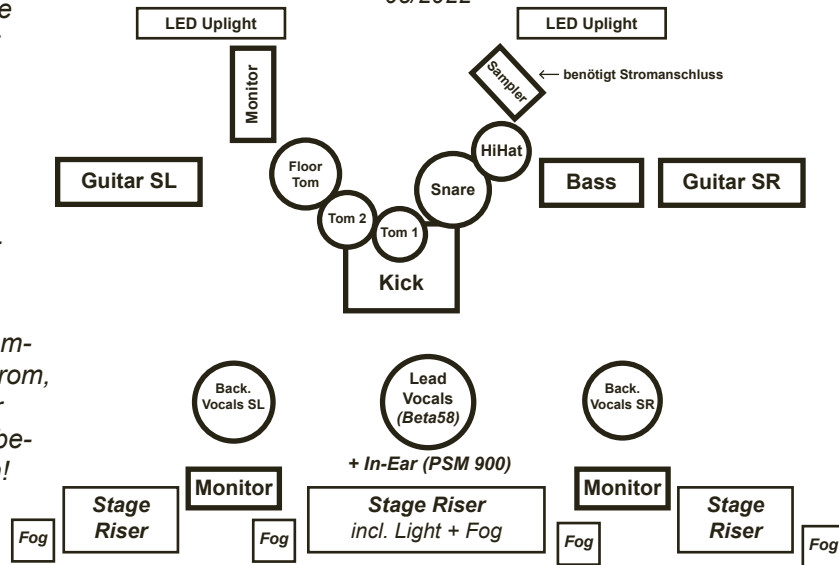

TURBOKILL

- TECH-RIDER -

08/2022

Für die Drums bitte
4 Beckenständer
bereitstellen.

Die Band stellt:
• 4 Vertikal-Nebler
• 3 Stage Riser

Ein separater Strom-
anschluss (Lichtstrom,
16 A) muss hierfür
vom Veranstalter be-
reitgestellt werden!

CH.	Instrument	Stuff
1	Kick In	e901, Beta91
2	Kick Out	D6, Beta52
3	Snare Top	SM57, PR22
4	Snare Bottom	SM57, PR22
5	HiHat	SM7, e914
6	Tom 1	e904, D2
7	Tom 2	e904, D2
8	Tom 3	e904, D2
9	Floor Tom	e904, D6
10	Ride	e914
11	Overhead L	KM184
12	Overhead R	KM184
13	Sampler L	DI-Box
14	Sampler R	DI-Box
		(1x Stromanschluss)
15	Bass-DI	DI-Out
16	Bass-DI	DI-Out
17	Guitar SL	DI-Out
18	Guitar SL	DI-Out
19	Guitar SR	DI-Out
20	Guitar SR	DI-Out
21	Main Vocals	self
22	Backing Vocals SL	Beta 58
23	Backing Vocals SR	Beta 58
24	Lead Vocals Spare	Beta 58